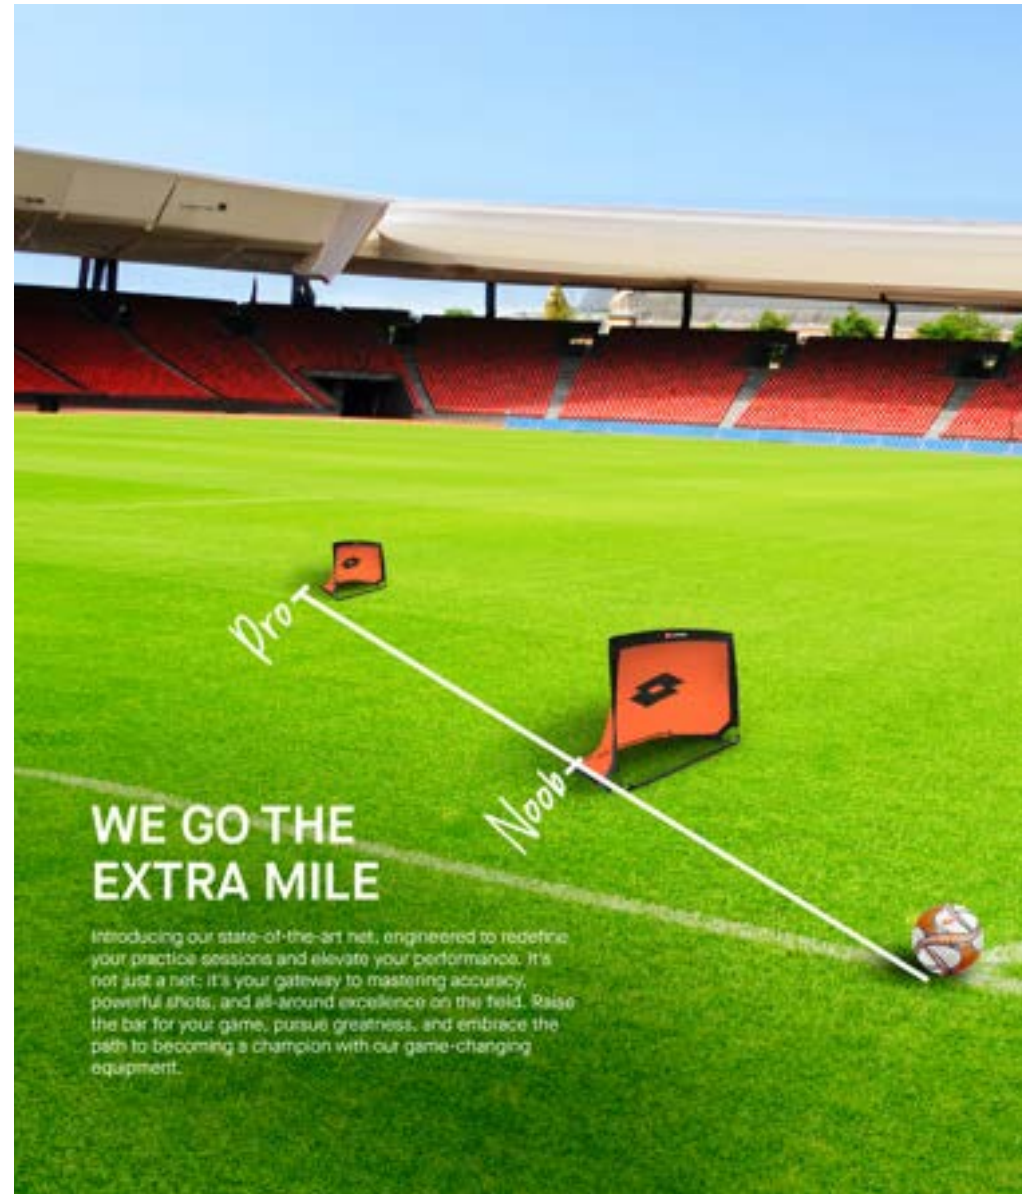

5.0 x 2.0M

$517.00